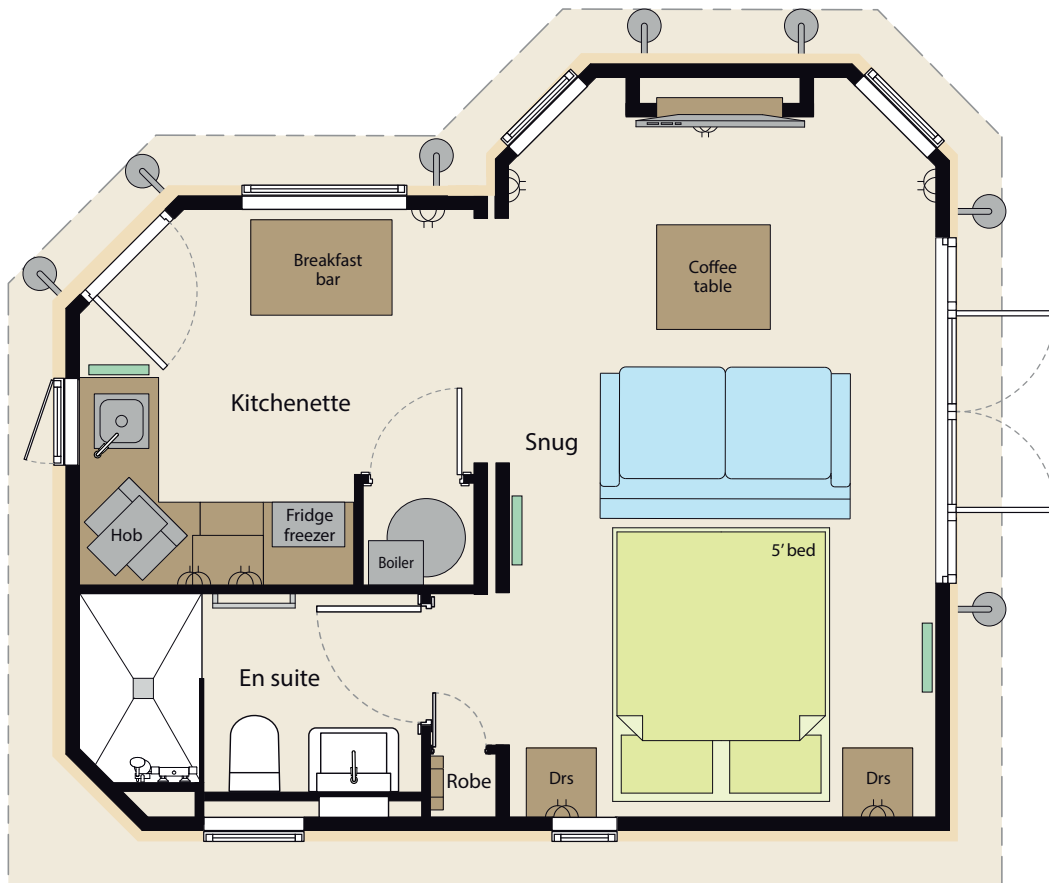

### BATHROOM

A beautifully-designed wet room/en suite can be found tucked away in the corner of the snug. Located close to the bedroom area, the bathroom is adorned with Spanish Porcelanosa tiles, with fittings by Swiss brand Laufen and contemporary cabinets designed by German manufacturer Keuco. The space also features a radiator and towel warmer by Zehnder.

## EXAMPLE FLOORPLANS

Above is an example floor plan for The Treehouse.

Our floor plans allow you to see our recommended layouts and are simply a guide. We offer complete flexibility when it comes to room settings and size.